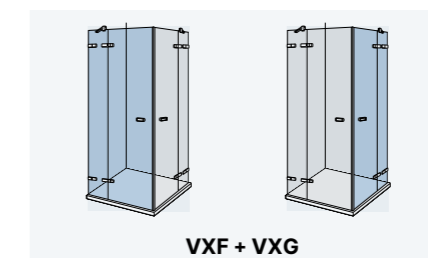

Moderate Watertightness

**NEW**

Access: website / configurator.

KNOB P5

Glass flush hinge.

For other lines and installation options, please consult

Special height: from 1.400 to 1.999 mm.

- Pivot door 180° inwards and outwards.
- Pivot doors with lift system to prevent wear of Dam Kits.
- Angle magnetic closing.
- Including crossbar profile if the fixed section exceeds 320 mm.

# D5 Viva

Pivot twin door 180° + 2 In-line panels, for shower with angle access

Standard heights: 2.000 mm

**SHOWER WITH ANGLE ACCESS.**

Angle Width	Transparent Glass
<b>VXF</b>	
700 ↔ 900	
901 ↔ 1.200	
1.201 ↔ 1.400	
<b>VXG</b> +	
700 ↔ 900	
901 ↔ 1.200	
1.201 ↔ 1.400	

For product widths up to 1.065 mm, the fixed panel maintains a standard width of 212 mm. For widths over 1.065 mm, the door will measure 830 mm, and the fixed panel will occupy the remaining width.

For the price calculation of the corner entry version, must be **SUMMED** the amounts for the left and right side of the shower doors in the required dimensions.