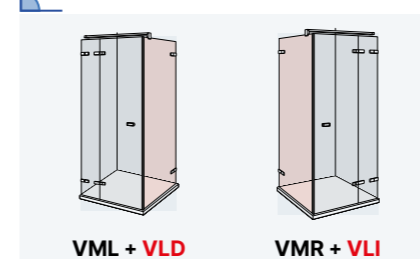

RECESSED FRONTAL

Frontal Width Transparent Glass

700 ↔ 900

901 ↔ 1.200

1.201 ↔ 1.450

For product widths up to 1.050 mm, the fixed panel maintains a standard width of 212 mm. For widths over 1.050 mm, the door will measure 800 mm, and the fixed panel will occupy the remaining width.

90°