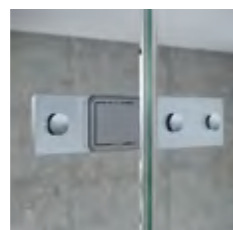

Glass flush hinge.