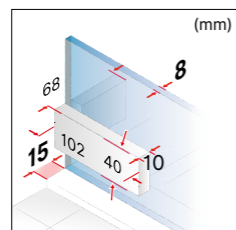

For other lines and installation options, please consult