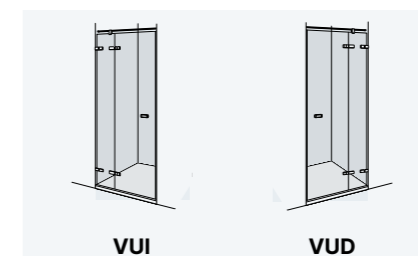

D5 Viva

Pivot single door 180° with in-line panel, for shower in a recess
Standard heights: 2.000 mm