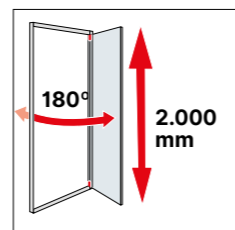

Special height: from 1.400 to 1.999 mm.