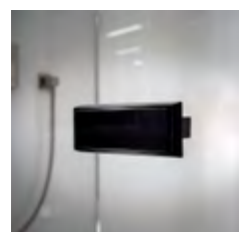

- Pivot door 180° inwards and outwards.
- Pivot doors with lift system to prevent wear of Dam Kits.
- Free access approx.: Total width minus 264 mm with 212 mm fixed.
- Side magnetic closing.
- Including crossbar profile if the fixed section exceeds 320 mm.
- -5 mm +2 mm adaptation margin for out-of-true walls.