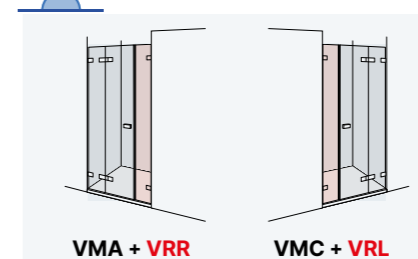

INCLUDED

PLATINUM SUPERBRIGHT PT

BLACK MATT NM

AT EXTRA COST

TRANSPARENT V8

FUMÉ G8

BRONZE B8

ANTI-LIMESCALE

CareTec®

RIBBED GLASS Y8

MIRROR ES8

PROFESSIONAL SPATULA

FROSTED GLASS / DECO
SEE PAGES 194 - 197

Exclusive gift with your shower screen.

Moderate Watertightness

E+

NEW

- Pivot door 180° inwards and outwards.
- Pivot doors with lift system to prevent wear of Dam Kits.
- Free access approx.: Total width minus 264 mm with 212 mm fixed.
- Side magnetic closing.
- Including crossbar profile if the fixed section exceeds 320 mm.
- -5 mm +2 mm adaptation margin for out-of-true walls.

D5 Viva

Pivot single door 180° with in-line panel, for shower in a recess
Standard heights: 2.000 mm

RECESSED FRONTAL

Frontal Width Transparent Glass

700 ↔ 900

901 ↔ 1.200

1.201 ↔ 1.450

For product widths up to 1.050 mm, the fixed panel maintains a standard width of 212 mm. For widths over 1.050 mm, the door will measure 800 mm, and the fixed panel will occupy the remaining width.

90°

180°

90° / 180° SIDE PANEL FOR COMBINATION WITH FRONTAL

Lateral Width Transparent Glass

150 ↔ 500

501 ↔ 1.000

1.001 ↔ 1.350

The set price is obtained by adding the front with the side in the desired measurements.

SURCHARGES FOR OPTIONS

Measurements

Height different from standard

Glass

Velum Frosted

Smoke / Bronze

Ribbed Glass

Deco

Mirror on Panel

Cut-outs (please send sketch; consultation required)