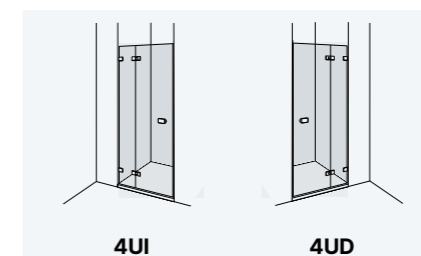

D4 Pure

Pivot single door 180° with in-line panel, for shower in a recess
Standard heights: 2.000 mm

RECESSED FRONTAL

Frontal Width	Transparent Glass
550 ↔ 900	
901 ↔ 1.200	
1.201 ↔ 1.450	
1.451 ↔ 1.800	

For product widths up to 950 mm, the fixed panel maintains a standard width of 180 mm. For widths over 950 mm, the door will measure 770 mm, and the fixed panel will occupy the remaining width.