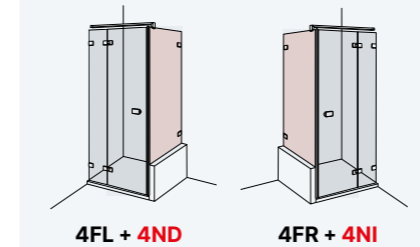

Panel suspended

The set price is obtained by adding the front with the side in the desired measurements.