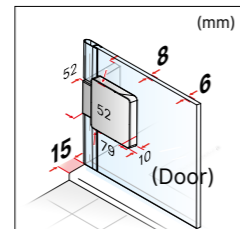

For other lines and installation options, please consult