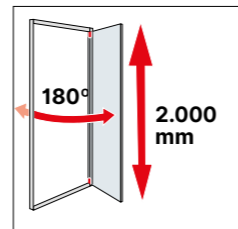

Special height: from 1.801 to 2.500 mm.