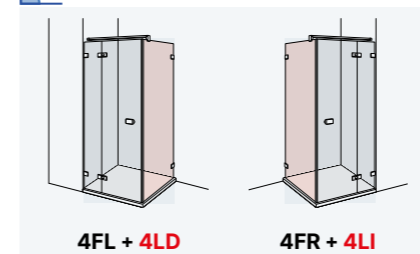

INCLUDED

PLATINUM SUPERBRIGHT PT

SILVER MATT PM

BLACK MATT NM

AT EXTRA COST

GOLD OB

NICKEL NI

RAL
SEE PAGE 187

TRANSPARENT V6

FUMÉ G6

BRONZE B6

ANTI-LIMESCALE

CareTec®

RIBBED GLASS Y6

MIRROR ES6

PROFESSIONAL SPATULA

FROSTED GLASS / DECO
SEE PAGES 194 - 197

Exclusive gift with your shower screen.

Moderate Watertightness
E+

- Pivot door 180° inwards and outwards.
- Side magnetic closing.
- (±5 mm) adaptation margin for out-of-true wall.
- Includes 45° crossbar profile from a width of 995 mm

D4 Pure

Pivot single door 180° with in-line panel, for shower in a recess
Standard heights: 2.000 mm

RECESSED FRONTAL

Frontal Width	Transparent Glass
550 ↔ 900	
901 ↔ 1.200	
1.201 ↔ 1.450	
1.451 ↔ 1.800	

For product widths up to 950 mm, the fixed panel maintains a standard width of 180 mm. For widths over 950 mm, the door will measure 770 mm, and the fixed panel will occupy the remaining width.

90°

180°

90° / 180 SIDE PANEL FOR COMBINATION WITH FRONTAL

Lateral Width	Transparent Glass
120 ↔ 500	
501 ↔ 1.000	
1.001 ↔ 1.350	
1.351 ↔ 1.500	

Panel suspended

The set price is obtained by adding the front with the side in the desired measurements.

IN-LINE PANEL ESPECIAL

Lateral Width	Transparent Glass
200 ↔ 500	
501 ↔ 1.000	
1.001 ↔ 1.200	

SURCHARGES FOR OPTIONS

Measurements

Height different from standard up to 2.200 mm

Height different from standard from 2.201 to 2.500 mm.

Profiles

Gold (OB) / Nickel (NI)

Optional colours RAL

Glass

Velum Frosted

Smoke / Bronze

Ribbed Glass

Deco

Mirror on Panel

Cut-outs (please send sketch; consultation required)