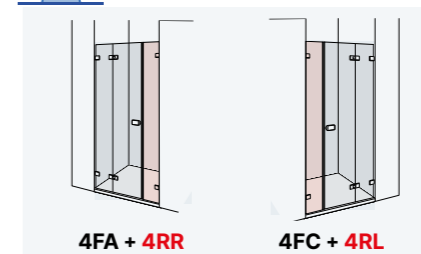

180°

90° / 180 SIDE PANEL FOR COMBINATION WITH FRONTAL

Lateral Width	Transparent Glass
120 ↔ 500	
501 ↔ 1.000	
1.001 ↔ 1.350	
1.351 ↔ 1.500