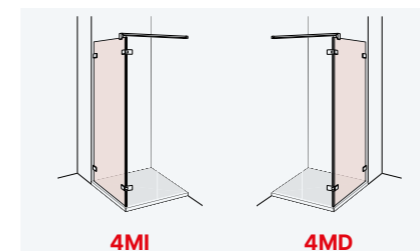

IN-LINE PANEL ESPECIAL

Lateral Width	Transparent Glass
200 ↔ 500	
501 ↔ 1.000	
1.001 ↔ 1.200	

SURCHARGES FOR OPTIONS

Measurements

Height different from standard up to 2.200 mm

Height different from standard from 2.201 to 2.500 mm.

Profiles

Gold (OB) / Nickel (NI)

Optional colours RAL

Glass

Velum Frosted

Smoke / Bronze

Ribbed Glass

Deco

Mirror on Panel

Cut-outs (please send sketch; consultation required)