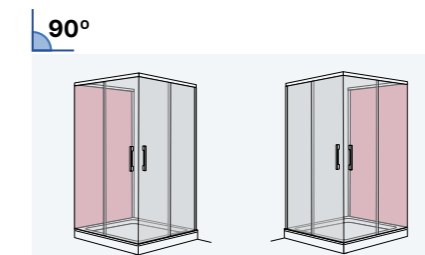

Special height: from 1.801 to 2.400 mm.

Access: website / configurator.

- 8 mm safety glass for the fixed panels and 6 mm for the doors.
- **Push & Clean** function for an easy care and cleaning.
- Free access: 440 mm for an 800 x 800 mm product.
- Angle magnetic closing.
- Sealing bar (installation obligatory).
- ± 5 mm adaptation margin for out-of-tru walls.
- For the installation of the product, there must be more than 7cm of separation between the upper guide of the screen and the ceiling.
- Simultaneous opening patented Duscho **Slide Tech®** (except for models with unequal sides).

# D3 Gredel

Slider twin door with 2 fixed panel, for shower with angle access.

Standard heights: 2.000 mm (including cap: 2.005 mm)

6AA + 6AC

**SHOWER WITH ANGLE ACCESS.**

Angle Width Transparent Glass

6AA
570 ↔ 800
801 ↔ 1.000
1.001 ↔ 1.200
1.201 ↔ 1.400
1.401 ↔ 1.600

6AC
570 ↔ 800
801 ↔ 1.000
1.001 ↔ 1.200
1.201 ↔ 1.400
1.401 ↔ 1.600

For the price calculation of the corner entry version, must be **SUMMED** the amounts for the left and right side of the shower doors in the required dimensions. Only for one of the sides. The other one must have a minimum of 900 mm

6AC + 6AJ + 6RI 6AA + 6AK + 6RD

**90° SIDE PANEL FOR COMBINATION WITH ANGLE ACCESS.**

Lateral Width Transparent Glass

120 ↔ 700
701 ↔ 1.200
1.201 ↔ 1.500

The set price is obtained by adding the angle with the side in the desired measurements.