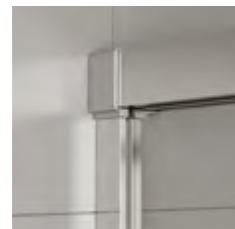

INCLUDED

PLATINUM SUPERBRIGHT PT

SILVER MATT PM

BLACK MATT NM

WHITE BL

WHITE MATT BM

TRANSPARENT V6

ANTI-LIMESCALE

CareTec®

PROFESSIONAL SPATULA

Exclusive gift with your shower screen.

AT EXTRA COST

GOLD OB

NICKEL NI

RAL SEE PAGE 187

FUMÉ G6

BRONZE B6

RIBBED GLASS Y6

MIRROR ES6

FROSTED GLASS / DECO SEE PAGES 194 - 197

Optimal Watertightness

- 8 mm safety glass for the fixed panels and 6 mm for the doors.
- **Push & Clean** function for an easy care and cleaning.
- Free access: 440 mm for an 800 x 800 mm product.
- Angle magnetic closing.
- Sealing bar (installation obligatory).
- ± 5 mm adaptation margin for out-of-tru walls.
- For the installation of the product, there must be more than 7cm of separation between the upper guide of the screen and the ceiling.
- Simultaneous opening patented Duscho **Slide Tech®** (except for models with unequal sides).

D3 Gredel

Slider twin door with 2 fixed panel, for shower with angle access.

Standard heights: 2.000 mm (including cap: 2.005 mm)

SHOWER WITH ANGLE ACCESS.

Angle Width Transparent Glass

6AA
570 ↔ 800
801 ↔ 1.000
1.001 ↔ 1.200
1.201 ↔ 1.400
1.401 ↔ 1.600

6AC
570 ↔ 800
801 ↔ 1.000
1.001 ↔ 1.200
1.201 ↔ 1.400
1.401 ↔ 1.600

For the price calculation of the corner entry version, must be **SUMMED** the amounts for the left and right side of the shower doors in the required dimensions. Only for one of the sides. The other one must have a minimum of 900 mm

90° SIDE PANEL FOR COMBINATION WITH ANGLE ACCESS.

Lateral Width Transparent Glass

120 ↔ 700
701 ↔ 1.200
1.201 ↔ 1.500

The set price is obtained by adding the angle with the side in the desired measurements.

SURCHARGES FOR OPTIONS

Measurements

Height different from standard

Profiles

Gold (OB) / Nickel (NI)

Optional colours RAL

Glass

Velum Frosted

Smoke / Bronze

Ribbed Glass

Deco

Mirror on Panel