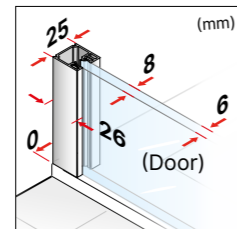

For other lines and installation options, please consult