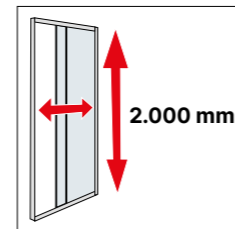

BRONZE B6

RIBBED GLASS Y6

MIRROR ES6

FROSTED GLASS / DECO SEE PAGES 194 - 197

Optimal Watertightness

HANDLE TR

Push&Clean

For other lines and installation options, please consult

Special height: from 1.801 to 2.400 mm.

Access: website / configurator.

- 8 mm safety glass for the fixed panels and 6 mm for the doors.
- **Push & Clean** function for an easy care and cleaning.
- Free access: 440 mm for an 800 x 800 mm product.
- Angle magnetic closing.
- Sealing bar (installation obligatory).
- ± 5 mm adaptation margin for out-of-tru walls.
- For the installation of the product, there must be more than 7cm of separation between the upper guide of the screen and the ceiling.
- Simultaneous opening patented Duscho **Slide Tech®** (except for models with unequal sides).