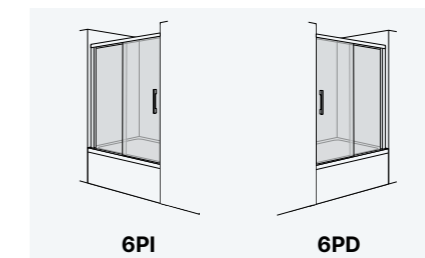

Exclusive gift with your shower screen.

Optimal Watertightness **E++**

**HANDLE TR**

**Push&Clean**

For other lines and installation options, please consult

Special height: from 1.400 to 1.800 mm.

Access: website / configurator.

- Free access: 41% of total width.
- **Push & Clean** function for an easy care and cleaning.
- Magnetic side closing.
- Sealing bar (installation obligatory).
- Adjustment range for possible mismatches of + -10 mm between walls and + -5 mm in combination with side panels.
- For the installation of the product, there must be more than 7cm of separation between the upper guide of the screen and the ceiling.
- vertical sealing gaskets.

# D3 Gredel

Slider single door with 1 fixed panel, for bath in a recess.  
Standard heights: 1.600 mm (including cap: 1.605 mm)

## 90° SIDE PANEL FOR COMBINATION WITH FRONTAL

Lateral Width	Transparent Glass
120 ↔ 700	
701 ↔ 1.200	

The set price is obtained by adding the front with the side in the desired measurements.