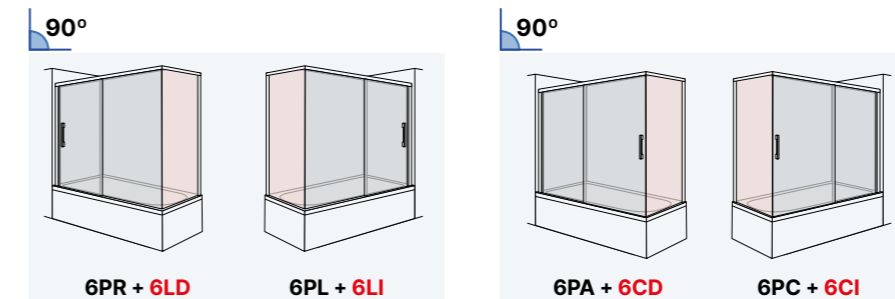

Exclusive gift with your shower screen.

Optimal Watertightness **E++**

**HANDLE TR**

**Push&Clean**

For other lines and installation options, please consult

Special height: from 1.400 to 1.800 mm.

Access: website / configurator.

- Free access: 41% of total width.
- **Push & Clean** function for an easy care and cleaning.
- Magnetic side closing.
- Sealing bar (installation obligatory).
- Adjustment range for possible mismatches of + -10 mm between walls and + -5 mm in combination with side panels.
- For the installation of the product, there must be more than 7cm of separation between the upper guide of the screen and the ceiling.
- vertical sealing gaskets.

# D3 Gredel

Slider single door with 1 fixed panel, for bath in a recess.  
Standard heights: 1.600 mm (including cap: 1.605 mm)

## 90° SIDE PANEL FOR COMBINATION WITH FRONTAL

Lateral Width	Transparent Glass
120 ↔ 700	
701 ↔ 1.200	

The set price is obtained by adding the front with the side in the desired measurements.