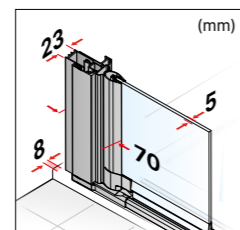

AT EXTRA COST

FROSTED GLASS / DECO
SEE PAGES 194 - 197

Optimal Watertightness

E++

For other lines and installation options, please consult

Special height: from 1.400 to 1.800 mm.

Access: website / configurator.

- Pivot door 180° inwards and outwards.
- Free access approximatly: Total width minus 50 mm
- 16 mm adaptation margin for out-of-true walls.

D1 Plus Giro

Pivot single door 180°, for bath in a recess or in a corner
Standard heights: 1.500 mm

WALK-IN

Width In-line panel Transparent Glass

| |
|-------------|
| 300 ↔ 600 |
| 601 ↔ 800 |
| 801 ↔ 1.000 |

SURCHARGES FOR OPTIONS

Measurements

Height different from standard

Glass

Standard Frosted