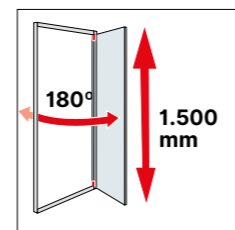

AT EXTRA COST

FROSTED GLASS / DECO
SEE PAGES 194 - 197

Optimal Watertightness

E++

For other lines and installation options, please consult

Special height: from 1.400 to 1.800 mm.

Access: website / configurator.

- Pivot door 180° inwards and outwards.
- Free access approximatly: Total width minus 50 mm
- 16 mm adaptation margin for out-of-true walls.

D1 Plus Giro

Pivot single door 180°, for bath in a recess or in a corner
Standard heights: 1.500 mm

WALK-IN

Width In-line panel Transparent Glass

| |
|-------------|
| 300 ↔ 600 |
| 601 ↔ 800 |
| 801 ↔ 1.000 |

SURCHARGES FOR OPTIONS

Measurements

Height different from standard

Glass

Standard Frosted