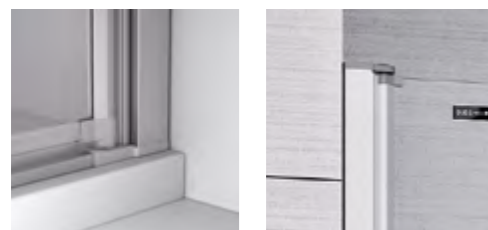

AT EXTRA COST

FROSTED GLASS / DECO
SEE PAGES 194 - 197

Optimal Watertightness

E++

For other lines and installation options, please consult

Special height: from 1.400 to 1.800 mm.

Access: website / configurator.

- Pivot door 180° inwards and outwards.
- Free access approximatly: Total width minus 50 mm
- 16 mm adaptation margin for out-of-true walls.

D1 Plus Giro

Pivot single door 180°, for bath in a recess or in a corner
Standard heights: 1.500 mm