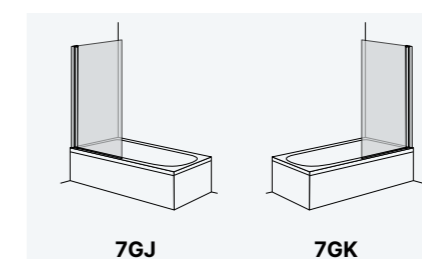

AT EXTRA COST

FROSTED GLASS / DECO
SEE PAGES 194 - 197

Optimal Watertightness

E++

For other lines and installation options, please consult

Special height: from 1.400 to 1.800 mm.

Access: website / configurator.

- Pivot door 180° inwards and outwards.
- Free access approximatly: Total width minus 50 mm
- 16 mm adaptation margin for out-of-true walls.

D1 Plus Giro

Pivot single door 180°, for bath in a recess or in a corner
Standard heights: 1.500 mm

WALK-IN

Width In-line panel Transparent Glass

| |
|-------------|
| 300 ↔ 600 |
| 601 ↔ 800 |
| 801 ↔ 1.000 |

SURCHARGES FOR OPTIONS

Measurements

Height different from standard

Glass

Standard Frosted