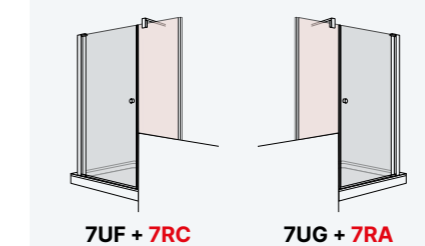

Panel on knee-wall

The set price is obtained by adding the front with the side in the desired measurements.