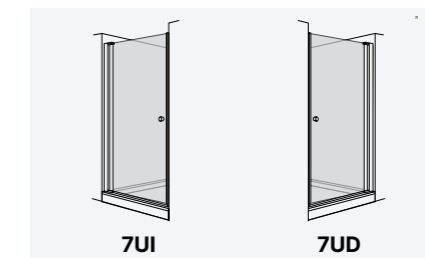

D1 Plus Giro

Pivot single door at 180° for shower in a recess.

Standard heights: 1.900 mm

RECESSED FRONTAL

Frontal Width	Transparent Glass
500 ↔ 700	
701 ↔ 800	
801 ↔ 1.100