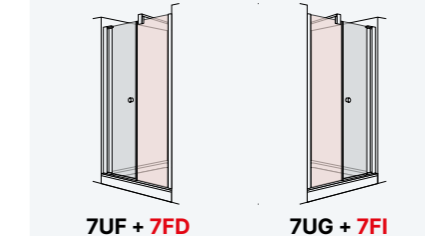

180°

90° / 180 SIDE PANEL FOR COMBINATION WITH FRONTAL

Lateral Width	Transparent Glass
150 ↔ 600	
601 ↔ 1.100