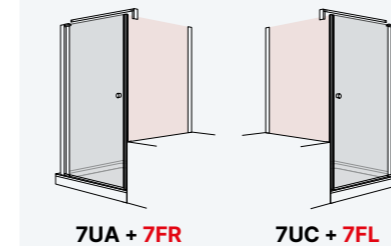

Panel suspended