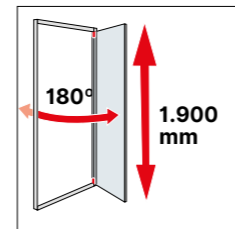

Special height: from 1.801 to 2.000 mm.