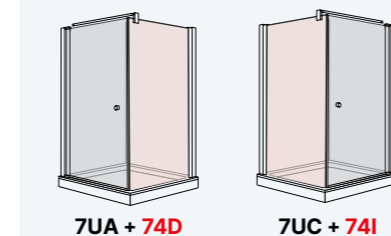

INCLUDED

- SILVER PB
- SILVER MATT PM
- BLACK MATT NM
- WHITE BL

AT EXTRA COST

TRANSPARENT V5

ANTI-LIMESCALE
CareTec®

FROSTED GLASS / DECO
SEE PAGES 194 - 197

Optimal Watertightness

E++

- Pivot door 180° inwards and outwards.
- Pivot doors with lift system to prevent wear of Dam Kits.
- Free access approximatly: Total width minus 70 mm
- Side magnetic closing.
- -8 mm +8 mm adaptation margin.

D1 Plus Giro

Pivot single door at 180° for shower in a recess.

Standard heights: 1.900 mm

RECESSED FRONTAL

Frontal Width	Transparent Glass
500 ↔ 700	
701 ↔ 800	
801 ↔ 1.100	

90°

180°

90° / 180 SIDE PANEL FOR COMBINATION WITH FRONTAL

Lateral Width	Transparent Glass
150 ↔ 600	
601 ↔ 1.100	

Panel suspended

Panel on knee-wall

The set price is obtained by adding the front with the side in the desired measurements.

Fixed side panels for multiple combinations.

90° / 180 SIDE PANEL FOR COMBINATION WITH FRONTAL

Lateral Width	Transparent Glass
200 ↔ 600	
601 ↔ 1.100	

The set price is obtained by adding the front with the side in the desired measurements.

SURCHARGES FOR OPTIONS

Measurements

Height different from standard

Glass

Standard Frosted

Deco

Cut-outs (please send sketch; consultation required)