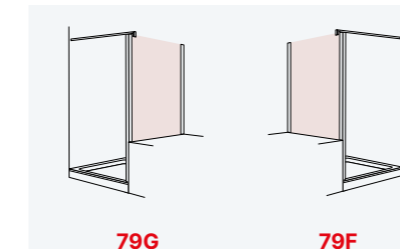

Fixed side panels for multiple combinations.

90° / 180 SIDE PANEL FOR COMBINATION WITH FRONTAL

Lateral Width	Transparent Glass
200 ↔ 600	
601 ↔ 1.100