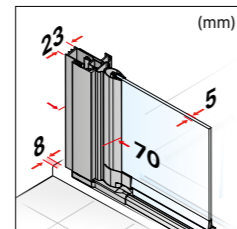

For other lines and installation options, please consult