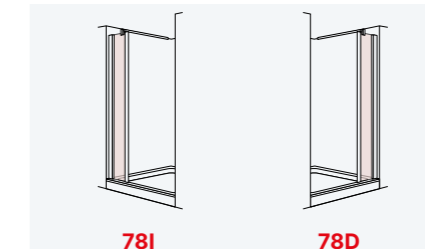

Fixed side panels for multiple combinations.

90° / 180 SIDE PANEL FOR COMBINATION WITH FRONTAL

Lateral Width	Transparent Glass
200 ↔ 600	
601 ↔ 1.100