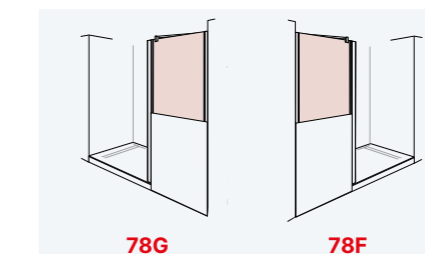

The set price is obtained by adding the front with the side in the desired measurements.

SURCHARGES FOR OPTIONS

Measurements

Height different from standard

Glass

Standard Frosted

Deco

Cut-outs (please send sketch; consultation required)