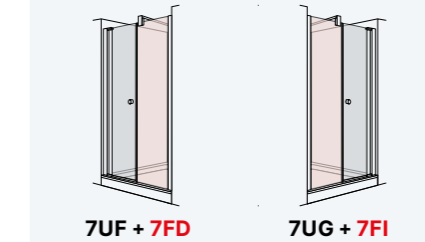

## D1 Plus Giro

Pivot single door at 180° for shower in a recess.

Standard heights: 1.900 mm.

### RECESSED FRONTAL

Frontal Width	Transparent Glass
500 ↔ 700	
701 ↔ 800	
801 ↔ 1.100	

90°

180°

### 90° / 180 SIDE PANEL FOR COMBINATION WITH FRONTAL

Lateral Width	Transparent Glass
200 ↔ 600	
601 ↔ 1.100	

Panel suspended

Panel on knee-wall

The set price is obtained by adding the front with the side in the desired measurements.

### 90° / 180 SIDE PANEL FOR COMBINATION WITH FRONTAL

Lateral Width	Transparent Glass
200 ↔ 600	
601 ↔ 1.100	

The set price is obtained by adding the front with the side in the desired measurements.