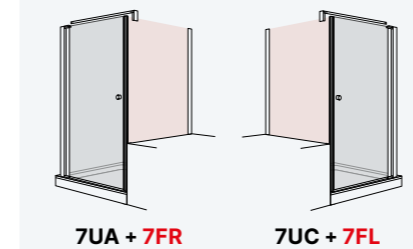

## D1 Plus Giro

Pivot single door at 180° for shower in a recess.

Standard heights: 1.900 mm.

### RECESSED FRONTAL

Frontal Width	Transparent Glass
500 ↔ 700	
701 ↔ 800	
801 ↔ 1.100	

90°

180°

### 90° / 180 SIDE PANEL FOR COMBINATION WITH FRONTAL

Lateral Width	Transparent Glass
200 ↔ 600	
601 ↔ 1.100	

Panel suspended

Panel on knee-wall

The set price is obtained by adding the front with the side in the desired measurements.

(mm)

- Pivot door 180° inwards and outwards.
- Pivot doors with lift system to prevent wear of Dam Kits.
- Free access approximatly: Total width minus 70 mm.
- Side magnetic closing.
- -8 mm +8 mm. adaptation margin.