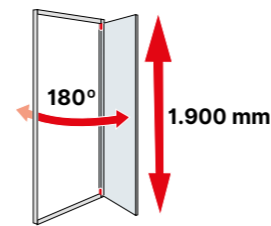

## D1 Plus Giro

Pivot single door at 180° for shower in a recess.

Standard heights: 1.900 mm.

### RECESSED FRONTAL

Frontal Width	Transparent Glass
500 ↔ 700	
701 ↔ 800	
801 ↔ 1.100	

90°

180°

### 90° / 180 SIDE PANEL FOR COMBINATION WITH FRONTAL

Lateral Width	Transparent Glass
200 ↔ 600	
601 ↔ 1.100	

Panel suspended

Panel on knee-wall

The set price is obtained by adding the front with the side in the desired measurements.

(mm)

- Pivot door 180° inwards and outwards.
- Pivot doors with lift system to prevent wear of Dam Kits.
- Free access approximatly: Total width minus 70 mm.
- Side magnetic closing.
- -8 mm +8 mm. adaptation margin.