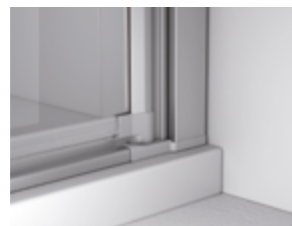

## D1 Plus Giro

Pivot single door at 180° for shower in a recess.

Standard heights: 1.900 mm.

### RECESSED FRONTAL

Frontal Width	Transparent Glass
500 ↔ 700	
701 ↔ 800	
801 ↔ 1.100	

90°

180°

### 90° / 180 SIDE PANEL FOR COMBINATION WITH FRONTAL

Lateral Width	Transparent Glass
200 ↔ 600	
601 ↔ 1.100	

Panel suspended

Panel on knee-wall

The set price is obtained by adding the front with the side in the desired measurements.

(mm)

- Pivot door 180° inwards and outwards.
- Pivot doors with lift system to prevent wear of Dam Kits.
- Free access approximatly: Total width minus 70 mm.
- Side magnetic closing.
- -8 mm +8 mm. adaptation margin.