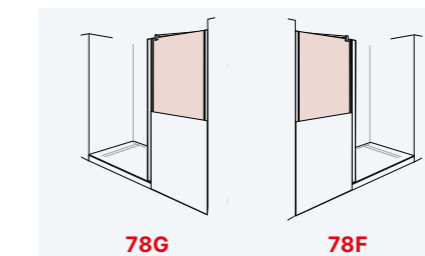

### 90° / 180 SIDE PANEL FOR COMBINATION WITH FRONTAL

Lateral Width	Transparent Glass
200 ↔ 600	
601 ↔ 1.100	

Panel suspended

Panel on knee-wall

The set price is obtained by adding the front with the side in the desired measurements.

(mm)

- Pivot door 180° inwards and outwards.
- Pivot doors with lift system to prevent wear of Dam Kits.
- Free access approximatly: Total width minus 70 mm.
- Side magnetic closing.
- -8 mm +8 mm. adaptation margin.

Fixed side panels for multiple combinations.

### 90° / 180 SIDE PANEL FOR COMBINATION WITH FRONTAL

Lateral Width	Transparent Glass
200 ↔ 600	
601 ↔ 1.100	

The set price is obtained by adding the front with the side in the desired measurements.