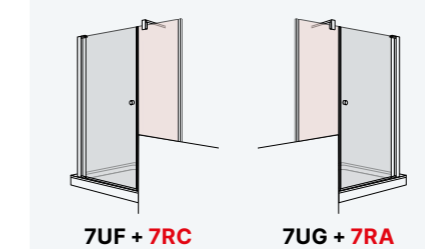

## D1 Plus Giro

Pivot single door at 180° for shower in a recess.

Standard heights: 1.900 mm.

### RECESSED FRONTAL

Frontal Width	Transparent Glass
500 ↔ 700	
701 ↔ 800	
801 ↔ 1.100	

90°

180°

### 90° / 180 SIDE PANEL FOR COMBINATION WITH FRONTAL

Lateral Width	Transparent Glass
200 ↔ 600	
601 ↔ 1.100	

Panel suspended

Panel on knee-wall

The set price is obtained by adding the front with the side in the desired measurements.

(mm)

- Pivot door 180° inwards and outwards.
- Pivot doors with lift system to prevent wear of Dam Kits.
- Free access approximatly: Total width minus 70 mm.
- Side magnetic closing.
- -8 mm +8 mm. adaptation margin.