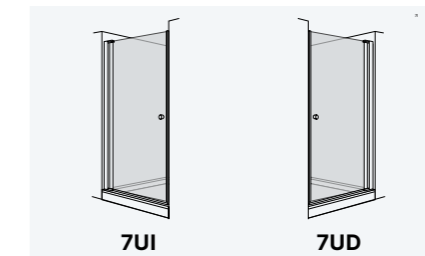

## D1 Plus Giro

Pivot single door at 180° for shower in a recess.

Standard heights: 1.900 mm.

### RECESSED FRONTAL

Frontal Width	Transparent Glass
500 ↔ 700	
701 ↔ 800	
801 ↔ 1.100	

90°

180°

### 90° / 180 SIDE PANEL FOR COMBINATION WITH FRONTAL

Lateral Width	Transparent Glass
200 ↔ 600	
601 ↔ 1.100	

Panel suspended

Panel on knee-wall

The set price is obtained by adding the front with the side in the desired measurements.

### 90° / 180 SIDE PANEL FOR COMBINATION WITH FRONTAL

Lateral Width	Transparent Glass
200 ↔ 600	
601 ↔ 1.100	

The set price is obtained by adding the front with the side in the desired measurements.