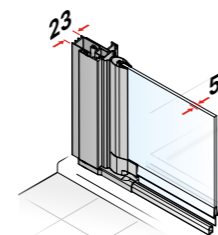

## D1 Plus Giro

Pivot single door at 180° for shower in a recess.

Standard heights: 1.900 mm.

### RECESSED FRONTAL

Frontal Width	Transparent Glass
500 ↔ 700	
701 ↔ 800	
801 ↔ 1.100	

90°

180°

### 90° / 180 SIDE PANEL FOR COMBINATION WITH FRONTAL

Lateral Width	Transparent Glass
200 ↔ 600	
601 ↔ 1.100	

Panel suspended

Panel on knee-wall

The set price is obtained by adding the front with the side in the desired measurements.

(mm)

- Pivot door 180° inwards and outwards.
- Pivot doors with lift system to prevent wear of Dam Kits.
- Free access approximatly: Total width minus 70 mm.
- Side magnetic closing.
- -8 mm +8 mm. adaptation margin.