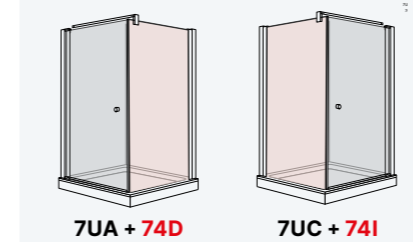

## D1 Plus Giro

Pivot single door at 180° for shower in a recess.

Standard heights: 1.900 mm.

### RECESSED FRONTAL

Frontal Width	Transparent Glass
500 ↔ 700	
701 ↔ 800	
801 ↔ 1.100	

90°

180°

### 90° / 180 SIDE PANEL FOR COMBINATION WITH FRONTAL

Lateral Width	Transparent Glass
200 ↔ 600	
601 ↔ 1.100	

Panel suspended

Panel on knee-wall

The set price is obtained by adding the front with the side in the desired measurements.

### 90° / 180 SIDE PANEL FOR COMBINATION WITH FRONTAL

Lateral Width	Transparent Glass
200 ↔ 600	
601 ↔ 1.100	

The set price is obtained by adding the front with the side in the desired measurements.