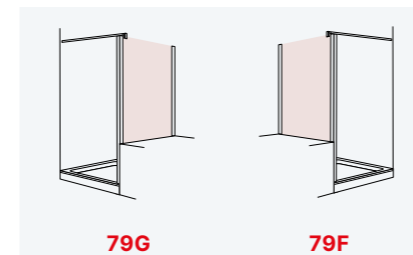

- Pivot door 180° inwards and outwards.
- Pivot doors with lift system to prevent wear of Dam Kits.
- Free access approximatly: Total width minus 70 mm.
- Side magnetic closing.
- -8 mm +8 mm. adaptation margin.

Fixed side panels for multiple combinations.

90° / 180 SIDE PANEL FOR COMBINATION WITH FRONTAL

Lateral Width	Transparent Glass
200 ↔ 600	
601 ↔ 1.100