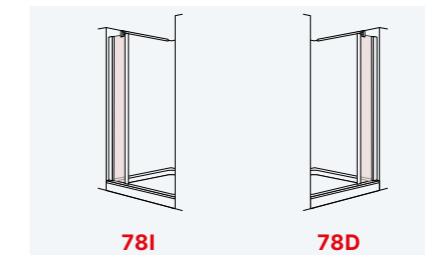

- Pivot door 180° inwards and outwards.
- Pivot doors with lift system to prevent wear of Dam Kits.
- Free access approximatly: Total width minus 70 mm.
- Side magnetic closing.
- -8 mm +8 mm. adaptation margin.

Fixed side panels for multiple combinations.

90° / 180 SIDE PANEL FOR COMBINATION WITH FRONTAL

Lateral Width	Transparent Glass
200 ↔ 600	
601 ↔ 1.100