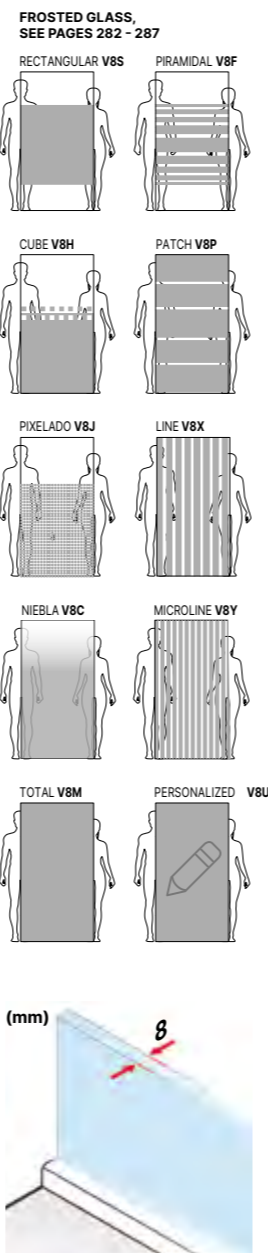

D5 Custom20

Front for bathtub of a sliding door in both directions.

DIMENSIONS: Standard Height: 1.600 mm. (including cap: 2.005 mm.) Widths: Indicate measures

Width (mm) Enclosure between	in a recess		Door with side panel		Glass Transparent	Glass screen Frosted
	Left	Right	Left	Right		
1.000 ↔ 1.400	UBI	UBD	UBA	UBC		
1.401 ↔ 1.700						
1.701 ↔ 2.100						

The measurement of door P1 will be approximately 60% of the front width reaching a maximum of 1200mm. For other P1 door measurements please consult.

Width (mm) PANEL 90°

Width (mm)	Left	Right	UCI	UCD
200 ↔ 900	-	-		
901 ↔ 1.200				

SPECIAL MANUFACTURING AND FINISHES

SPECIAL HEIGHT from 1.400 - 1.800 mm. Door width made-to-measure (join always a sketch)

Width (mm) Enclosure between	in a recess		Door with side panel		Glass Transparent	Glass screen Frosted
	Left	Right	Left	Right		
1.000 ↔ 1.400	UBI	UBD	UBA	UBC		
1.401 ↔ 1.700						
1.701 ↔ 2.100						

The measurement of door P1 will be approximately 60% of the front width reaching a maximum of 1200mm. For other P1 door measurements please consult.

Width (mm) PANEL 90°

Width (mm)	Left	Right	UCI	UCD
200 ↔ 900	-	-		
901 ↔ 1.200				

PRICE INCREASING (*Over transparent glass)

Adjustments on the glass: (send sketch, please consult)	
Black Matt NM	
Mirrored glass – per sheet	
Coloured glass (Ask for availability and delivery terms)	
*Mirror deco	
*Custom frosted glass