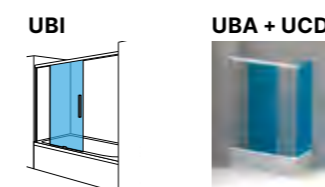

- 8 mm safety glass for the fixed panel and 8 mm for the door.
- Free access: 40% of total width.
- Handle opening.
- Magnetic closure for wall to wall models.
- Sealing bar (installation obligatory).
- Customizable upper profile with aluminium plate or Duscholux PanElla.

Example combination in-line panel.