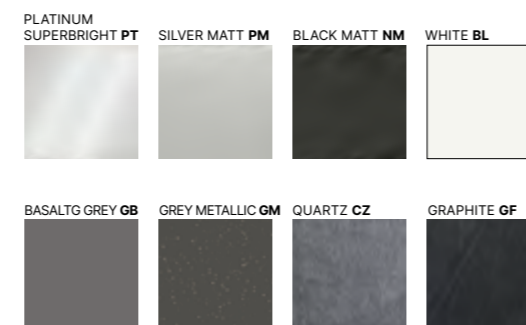

- 8 mm safety glass for the fixed panel and 8 mm for the door.
- Free access: 40% of total width.
- Handle opening.
- Magnetic closure for wall to wall models.
- Sealing bar (installation obligatory).
- Customizable upper profile with aluminium plate or Duscholux PanElla.