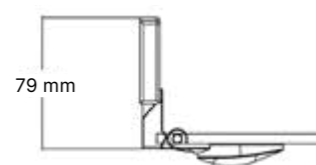

D

Réf. 4GL

Interior cleaning without obstacles.

OPTIONAL: TOWELBAR / SHELF-CRYSTAL see pages 275

- Overbath screen until 1.000 mm.
- 6 mm safety glass.
- Pivot door (P1) 180° inwards and outwards.
- + 5 mm adaptation margin for out-of-true walls.
- Pivot doors with lift system to prevent wear of Dam Kits.

WALL PROFILE

D4 Pure20

PIVOT SINGLE

Pivot single door 180°, for bath in a recess or in a corner

MEASURES: Standard Height: 1.500 mm.

Width Pivoting Door (mm)	Pivoting Door		Glass Transparent	Glass screen Frosted
	Left	Right		
700	4GL-700	4GR-700		
800	4GL-800	4GR-800		
900	4GL-900	4GR-900		
1.000	4GL-1000	4GR-1000		

4GL

SPECIAL MANUFACTURING AND FINISHES

DIMENSIONS: Special Heights from 1.400 - 1.600 mm.

Width Pivoting Door (mm) between	Pivoting Door		Glass Transparent	Glass screen Frosted
	Left	Right		
400 ↔ 700	4GL	4GR		
701 ↔ 1.000				