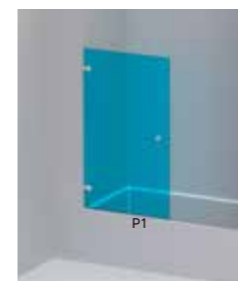

WALL PROFILE

D4 Pure20

PIVOT SINGLE

Pivot single door 180°, for bath in a recess or in a corner

MEASURES: Standard Height: 1.500 mm.

Width Pivoting Door (mm)	Pivoting Door		Glass Transparent	Glass screen Frosted
	Left	Right		
700	4GL-700	4GR-700		
800	4GL-800	4GR-800		
900	4GL-900	4GR-900		
1.000	4GL-1000	4GR-1000		

4GL

SPECIAL MANUFACTURING AND FINISHES

DIMENSIONS: Special Heights from 1.400 - 1.600 mm.

Width Pivoting Door (mm) between	Pivoting Door		Glass Transparent	Glass screen Frosted
	Left	Right		
400 ↔ 700	4GL	4GR		
701 ↔ 1.000				