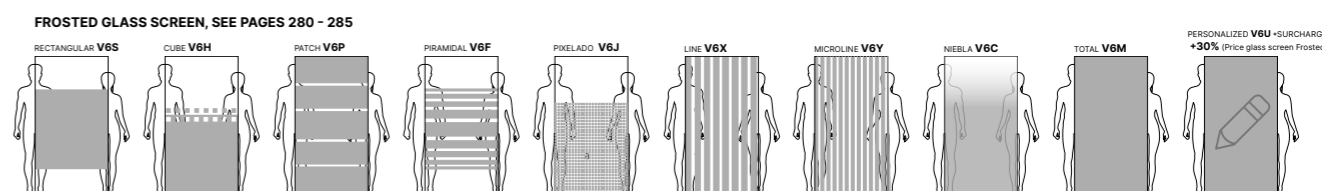

D

Réf. 4UL

Interior cleaning without obstacles.

OPTIONAL: TOWELBAR / SHELF-CRYSTAL see pages 275

- Shower enclosures in a recess until 1.000 mm.
- 6 mm safety glass.
- Pivot door (P1) 180° inwards and outwards.
- Free access approx.: Total width minus 3 cm.
- Side magnetic closing.
- -5 mm. +2 mm. adaptation margin for out-of-true walls

WALL PROFILE

D4 Pure20

PIVOT SIGLE

Pivot single door 180°

DIMENSIONS: Standard Height 1988 mm.

SPECIAL MANUFACTURING AND FINISHES								
DIMENSIONS: Special Heights between 1.601 - 2.100 mm								
Width (mm) Enclosure between	in a recess		Door with in-line panel with 90° magnetic closing		Door with in-line panel with 180° magnetic closing		Glass Transparent	Glass screen Frosted
	Left	Right	Left	Right	Left	Right		
400 ↔ 600								
601 ↔ 800	4UL	4UR	4UF	4UG	4UA	4UC		
801 ↔ 1.000								

Width (mm) IN-LINE PANEL 180°							Heights between 300 - 2.100 mm. (join always a sketch)	
125 ↔ 500								
501 ↔ 1.000	-	-	-	-	4RL	4RR		
1.001 ↔ 1.200								

Width (mm) IN-LINE PANEL 90°							Heights between 1.400 - 2.100 mm. (join always a sketch)	
300 ↔ 500								
501 ↔ 1.000	-	-	4LI	4LD	-	-		
1.001 ↔ 1.350								

Width (mm) IN-LINE PANEL SUSPENDED							Heights between 800 - 2.100 mm. (join always a sketch)	
300 ↔ 500								
501 ↔ 1.000	-	-	4NI	4ND	-	-		
1.001 ↔ 1.200								
1.201 ↔ 1.350								

PRICE INCREASING	
DUSCHOLUX CareTec® Pro Glass Protection coating on the door	
DUSCHOLUX CareTec® Pro Glass Protection coating on the in-line panel	
Adjustments on the glass: (send sketch, please consult)	
Coloured Glass	