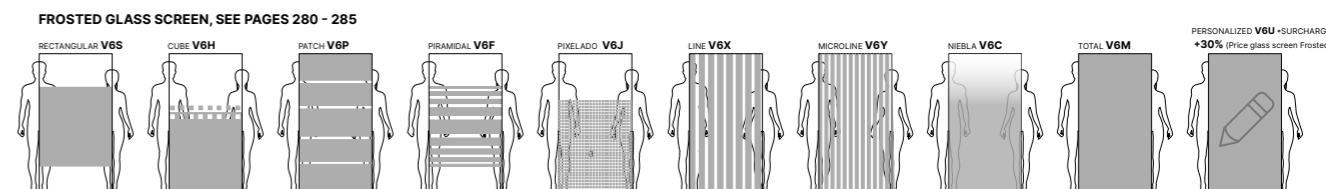

Réf. 4GI

Interior cleaning without obstacles.

OPTIONAL: TOWELBAR / SHELF-CRYSTAL see pages 275

- Fixed panel (F1) until 1350 mm..
- 8 mm safety glass.
- 5 mm adaptation margin for out-of-true walls
- Includes support wall bracket at 45° for product until 1000 mm and at 90° for those superior to 1000 mm.

WALL PROFILE

D4 Pure20

FIXED

Glass screen of separation for shower or bath

4GI

SPECIAL MANUFACTURING AND FINISHES				
DIMENSIONS: Special Heights between 1400 - 2100 mm Widths: Indicate product dimensions				
Width In-line panel (mm) between	In-line panel		Glass Transparent	Glass screen Frosted
	Left	Right		
501 ↔ 1.000	4GI	4GD		
1.001 ↔ 1.350				

ADJOINING IN-LINE PANEL ESPECIAL 90° Heights between 300 - 2.100 mm. (join always a sketch)			
Ancho (mm)	Left	Right	
200 ↔ 500	4MI	4MD	
501 ↔ 1.000			
1.001 ↔ 1.200			

PRICE INCREASING	
DUSCHOLUX CareTec® Pro Glass Protection coating	
Adjustments on the glass: (send sketch, please consult)	
Coloured Glass	