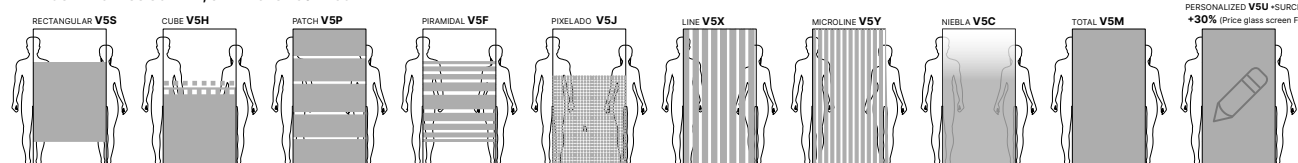

FROSTED GLASS SCREEN, SEE PAGES 280 - 285