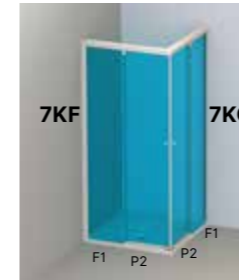

# Duscho Plus Evolution®

SLIDER DOOR

2 slider doors with 2 fixed panels, for shower in a corner **WITHOUT LOWER GUIDE PROFILE.**

STANDARDIZED PRODUCT, DIMENSIONS: Standard Height: 1.900 mm. Widths: Indicate measures

Width (mm) Enclosure between	shower with angle access.		Glass Transparent	Glass screen Frosted
	Left	Right		
575 ↔ 850	<b>7KF</b>	<b>7KG</b>		
851 ↔ 1.000				
1.001 ↔ 1.250				

**For the price calculation of the corner entry version, must be SUMMED the amounts for the left and right side of the shower enclosure in the required dimensions.**

### SPECIAL MANUFACTURING AND FINISHES

DIMENSIONS: SPECIAL HEIGHT Until 2.100 mm

Width (mm) Enclosure between	shower with angle access.		Glass Transparent	Glass screen Frosted
	Left	Right		
570 ↔ 1.100	<b>7KF</b>	<b>7KG</b>		
1.101 ↔ 1.600				

### Width (mm) IN-LINE PANEL 90°

180 ↔ 500	<b>7RF</b>	<b>7RG</b>		
501 ↔ 1.000				