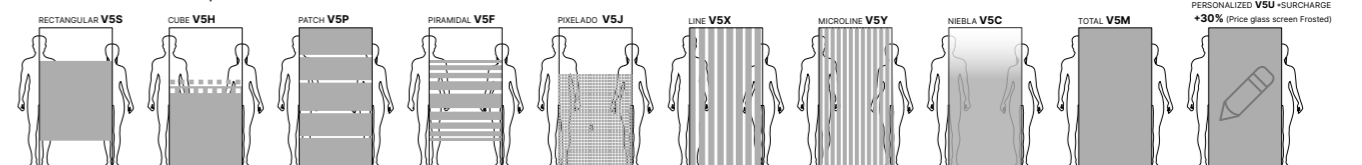

FROSTED GLASS SCREEN, SEE PAGES 280 - 285

TRANSPARENT VS

SILVER PB

SILVER MATT PM

WHITE BL