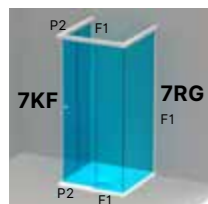

### SPECIAL MANUFACTURING AND FINISHES

DIMENSIONS: SPECIAL HEIGHT Until 2.100 mm

Width (mm) Enclosure between	shower with angle access.		Glass Transparent	Glass screen Frosted
	Left	Right		
570 ↔ 1.100	<b>7KF</b>	<b>7KG</b>		
1.101 ↔ 1.600				

Réf. 7KF+7KG

The absence of profiles between doors gives a minimalist design.

Vertical sealing joints with a new minimal design

Without lower guide profile

Example combination in-line panel.

7KG

- 2 slider doors with 2 fixed panel 5mm thick.
- No profiles between the doors (only minimalist and transparent sealing).
- Magnetic closing system.
- Expansion (adaptation margin) of ± 10mm for special / Standard.
- Free entry width approx.: 55% of the total in a corner width
- For the installation of the product, there must be more than 7cm of separation between the upper guide of the screen and the ceiling

WALL PROFILE