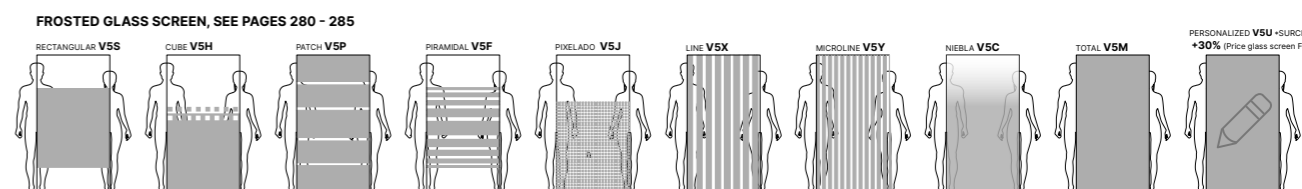

D

Réf. 7GF+7GR

The absence of profiles between doors gives a minimalist design.

Vertical sealing joints with a new minimal design

Without lower guide profile

- 2 slider doors with 2 fixed panel 5mm thick.
- No profiles between the doors (only minimalist and transparent sealing)
- Magnetic closing system.
- Expansion (adaptation margin) of $\pm 10\text{mm}$ for special / Standard.
- Free entry width approx.: 55% of the total frontal width
- For the installation of the product, there must be more than 7cm of separation between the upper guide of the screen and the ceiling

WALL PROFILE

Duscho Plus Evolution®

SLIDER DOOR

2 slider doors with 2 fixed panel, for bath without lower guide profile.

MEDIDAS: Standard Height: 1.500 mm. Widths: Indicate measures				
long side Width (mm) Enclosure between	shower with angle access.		Glass Transparent	Glass screen Frosted
	Left	Right		
1.000 ↔ 1.200	7GF	7GG		
1.201 ↔ 1.500				
1.501 ↔ 2.000				
short side Width (mm) Enclosure between				
600 ↔ 900	7GL	7GR		

We get the enclosure price adding the price of the long side (7GF/7GG) model with the short side (7GL/7GR) corresponding.

SPECIAL MANUFACTURING AND FINISHES				
DIMENSIONS: SPECIAL HEIGHT Until 1.800 mm				
long side Width (mm) Enclosure between	shower with angle access.		Glass Transparent	Glass screen Frosted
	Left	Right		
900 ↔ 1.200	7GF	7GG		
1.201 ↔ 1.500				
1.501 ↔ 2.100				
short side Width (mm) Enclosure between				
550 ↔ 1.000	7GL	7GR		

We get the enclosure price adding the price of the long side (7GF/7GG) model with the short side (7GL/7GR) corresponding.

PRICE INCREASING	
DUSCHOLUX CareTec® Pro Glass Protection coating	INCLUDED
Adjustments on the glass: (send sketch, please consult)	