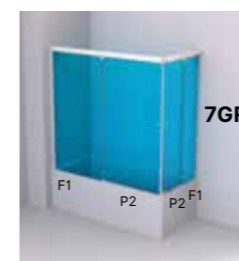

D

Réf. 7GF+7GR

The absence of profiles between doors gives a minimalist design.

Vertical sealing joints with a new minimal design

Without lower guide profile

- 2 slider doors with 2 fixed panel 5mm thick.
- No profiles between the doors (only minimalist and transparent sealing)
- Magnetic closing system.
- Expansion (adaptation margin) of $\pm 10\text{mm}$ for special / Standard.
- Free entry width approx.: 55% of the total frontal width
- For the installation of the product, there must be more than 7cm of separation between the upper guide of the screen and the ceiling

WALL PROFILE

Duscho Plus Evolution®

SLIDER DOOR

2 slider doors with 2 fixed panel, for bath without lower guide profile.

MEDIDAS: Standard Height: 1.500 mm. Widths: Indicate measures				
long side Width (mm) Enclosure between	shower with angle access.		Glass Transparent	Glass screen Frosted
	Left	Right		
1.000 ↔ 1.200	7GF	7GG		
1.201 ↔ 1.500				
1.501 ↔ 2.000				
short side Width (mm) Enclosure between				
600 ↔ 900	7GL	7GR		

We get the enclosure price adding the price of the long side (7GF/7GG) model with the short side (7GL/7GR) corresponding.

SPECIAL MANUFACTURING AND FINISHES				
DIMENSIONS: SPECIAL HEIGHT Until 1.800 mm				
long side Width (mm) Enclosure between	shower with angle access.		Glass Transparent	Glass screen Frosted
	Left	Right		
900 ↔ 1.200	7GF	7GG		
1.201 ↔ 1.500				
1.501 ↔ 2.100				
short side Width (mm) Enclosure between				
550 ↔ 1.000	7GL	7GR		