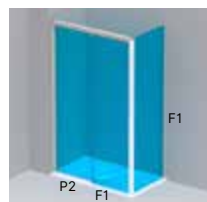

7KP

7KQ

- 5 mm safety glass.
- No profiles between the doors (only minimalist and transparent sealing)
- Magnetic closing system.
- For models with special and standard dimensions, compensation tolerance of ± 20 mm for wall bevels and in combination with side panels compensation of ± 10 mm.
- Free entry width approx.: 40% of the total frontal width
- For the installation of the product, there must be more than 7cm of separation between the upper guide of the screen and the ceiling

WALL PROFILE

Duscho Plus Evolution®

SLIDER DOOR

Slider single door with 1 fixed panel, for shower in a recess **WITHOUT LOWER GUIDE PROFILE.**

STANDARDIZED PRODUCT, DIMENSIONS: Standard Height: 1.900 mm. Widths: Indicate measures

Width (mm) Enclosure between	in a recess		Door with in-line panel fixed panel against fixed panel*		Door with in-line panel fixed panel against door**		Glass Transparent	Glass screen Frosted
	Left	Right	Left	Right	Left	Right		
1.000 - 1.400								
1.401 - 1.600	7KL	7KR	7KO	7KP	7KQ	7KS		
1.601 - 2.000								

7KL

Width (mm) IN-LINE PANEL 90°

Width (mm)	Left	Right	Left	Right	Left	Right	Glass Transparent	Glass screen Frosted
600 - 1.000	-	-	7RF	7RG	7RF	7RG		

SPECIAL MANUFACTURING AND FINISHES

DIMENSIONS: SPECIAL HEIGHT Until 2.100 mm