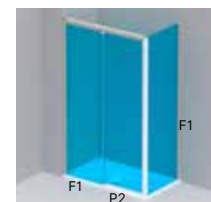

7KP

7KQ

- 5 mm safety glass.
- No profiles between the doors (only minimalist and transparent sealing)
- Magnetic closing system.
- For models with special and standard dimensions, compensation tolerance of ± 20 mm for wall bevels and in combination with side panels compensation of ± 10 mm.
- Free entry width approx.: 40% of the total frontal width
- For the installation of the product, there must be more than 7cm of separation between the upper guide of the screen and the ceiling

WALL PROFILE

Duscho Plus Evolution®

SLIDER DOOR

Slider single door with 1 fixed panel, for shower in a recess **WITHOUT LOWER GUIDE PROFILE.**

STANDARDIZED PRODUCT, DIMENSIONS: Standard Height: 1.900 mm. Widths: Indicate measures

Width (mm) Enclosure between	in a recess		Door with in-line panel fixed panel against fixed panel*		Door with in-line panel fixed panel against door**		Glass Transparent	Glass screen Frosted
	Left	Right	Left	Right	Left	Right		
1.000 - 1.400								
1.401 - 1.600	7KL	7KR	7KO	7KP	7KQ	7KS		
1.601 - 2.000								

7KL

Width (mm) IN-LINE PANEL 90°

Width (mm)	Left	Right	Left	Right	Left	Right	Glass Transparent	Glass screen Frosted
600 - 1.000	-	-	7RF	7RG	7RF	7RG		

SPECIAL MANUFACTURING AND FINISHES

DIMENSIONS: SPECIAL HEIGHT Until 2.100 mm