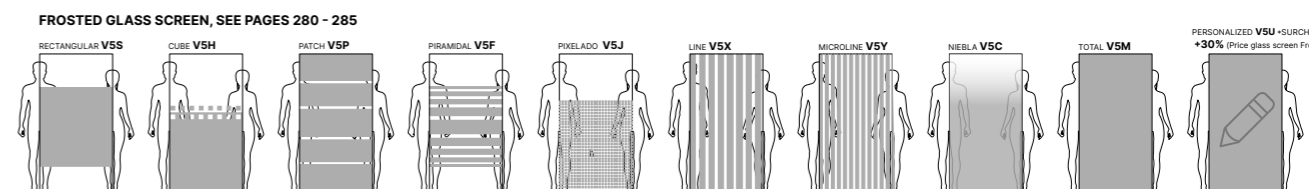

front bath tube