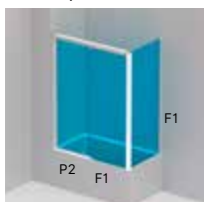

7ZK

7KY

- 5 mm safety glass.
- No profiles between the doors (only minimalist and transparent sealing).
- Magnetic closing system.
- Expansion (adaptation margin) of  $\pm 20$  mm for special / Standard.
- Free entry width approx.: 40% of the total frontal width
- For the installation of the product, there must be more than 7cm of separation between the upper guide of the screen and the ceiling

Width (mm) IN-LINE PANEL 90°

Width (mm)	Left	Right	Left	Right	Left	Right	Glass Transparent	Glass screen Frosted
600 - 1.000	-	-	<b>7KJ</b>	<b>7KK</b>	<b>7KJ</b>	<b>7KK</b>		

SPECIAL MANUFACTURING AND FINISHES  
DIMENSIONS: SPECIAL HEIGHT Until 1.800 mm

Width (mm) IN-LINE PANEL 90°

Width (mm)	Left	Right	Left	Right	Left	Right	Glass Transparent	Glass screen Frosted
180 ↔ 500	-	-	<b>7KJ</b>	<b>7KK</b>	<b>7KJ</b>	<b>7KK</b>		
501 ↔ 1.000								

Width (mm) IN-LINE PANEL 90° on knee-wall (join always a sketch)

Width (mm)	Left	Right	Left	Right	Left	Right	Glass Transparent	Glass screen Frosted
180 ↔ 500	<b>7NI</b>	<b>7ND</b>	-	-	-	-		
501 ↔ 1.000								

Width (mm) IN-LINE PANEL 180° Includes support wall bracket 45° (join always a sketch)