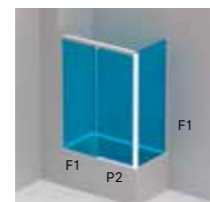

7ZK

7KY

- 5 mm safety glass.
- No profiles between the doors (only minimalist and transparent sealing).
- Magnetic closing system.
- Expansion (adaptation margin) of  $\pm 20$  mm for special / Standard.
- Free entry width approx.: 40% of the total frontal width
- For the installation of the product, there must be more than 7cm of separation between the upper guide of the screen and the ceiling

Width (mm) IN-LINE PANEL 90°

Width (mm)	Left	Right	Left	Right	Left	Right	Glass Transparent	Glass screen Frosted
600 - 1.000	-	-	<b>7KJ</b>	<b>7KK</b>	<b>7KJ</b>	<b>7KK</b>		

SPECIAL MANUFACTURING AND FINISHES  
DIMENSIONS: SPECIAL HEIGHT Until 1.800 mm