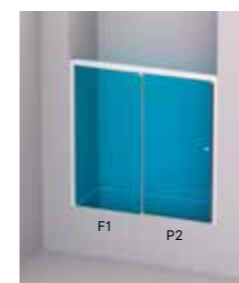

Example combination in-line panel.

- 5 mm safety glass.
- No profiles between the doors (only minimalist and transparent sealing).
- Magnetic closing system.
- Expansion (adaptation margin) of ± 20 mm for special / Standard.
- Free entry width approx.: 40% of the total frontal width
- For the installation of the product, there must be more than 7cm of separation between the upper guide of the screen and the ceiling

Duscho Plus Evolution®

SLIDER DOOR

Slider single door with 1 fixed panel, for bath in a recess. WITHOUT LOWER GUIDE PROFILE.

7GI

STANDARDIZED PRODUCT, DIMENSIONS: Standard Height: 1.500 mm. Widths: Indicate measures

Width (mm) Enclosure between	in a recess		Door with in-line panel fixed panel against fixed panel*		Door with in-line panel fixed panel against door**		Glass Transparent	Glass screen Frosted
	Left	Right	Left	Right	Left	Right		
1.160 - 1.300								
1.301 - 1.600	7GI	7GD	7XK	7ZK	7KY	7KE		
1.601 - 2.000								

Width (mm) IN-LINE PANEL 90°

Width (mm)	Left	Right	Left	Right	Left	Right	Glass Transparent	Glass screen Frosted
600 - 1.000	-	-	7KJ	7KK	7KJ	7KK		

SPECIAL MANUFACTURING AND FINISHES
DIMENSIONS: SPECIAL HEIGHT Until 1.800 mm

Width (mm) Enclosure between	in a recess		Door with in-line panel fixed panel against fixed panel*		Door with in-line panel fixed panel against door**		Glass Transparent	Glass screen Frosted
	Left	Right	Left	Right	Left	Right		
1.000 ↔ 1.400								
1.401 ↔ 1.700	7GI	7GD	7XK	7ZK	7KY	7KE		
1.701 ↔ 2.100								

Width (mm) IN-LINE PANEL 90°

Width (mm)	Left	Right	Left	Right	Left	Right	Glass Transparent	Glass screen Frosted
180 ↔ 500	-	-	7KJ	7KK	7KJ	7KK		
501 ↔ 1.000								

Width (mm) IN-LINE PANEL 90° on knee-wall (join always a sketch)

Width (mm)	Left	Right	Left	Right	Left	Right	Glass Transparent	Glass screen Frosted
180 ↔ 500	7NI	7ND	-	-	-	-		
501 ↔ 1.000