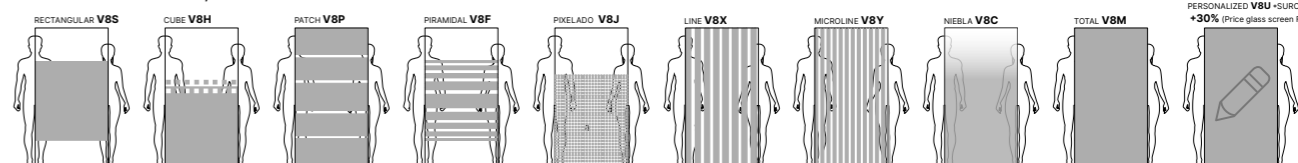

FROSTED GLASS SCREEN, SEE PAGES 280 - 285

CUSTOMIZABLE COATING FOR THE UPPER GUIDE PROFILE.