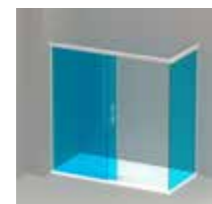

D

In case the shower enclosure is attached from the floor to the ceiling, a sketch and the installation kit acquirement are required in order to prevent possible outages.

Example combination in-line panel.

- Shower enclosures until 2.000 mm.
- 8 mm safety glass for the fixed panel (F1) and 8 mm for the door (P2).
- Free access: 40% of total width.
- Handle opening.
- Magnetic closure for wall to wall models.
- Sealing bar (installation obligatory).
- Customizable upper profile guide with aluminium plate or Duscholux PanElle.

D5 Custom20

SLIDER DOOR

Slider single door with 1 fixed panel, for shower in a recess.

MEASURES: Standard heights: 2.000 and 2.100 mm (always specify one of the two measures of height and width)

Width (mm) Enclosure between	in a recess		Door with in-line panel fixed panel against fixed panel*		Door with in-line panel fixed panel against door**		Glass Transparent	Glass screen Frosted
	Left	Right	Left	Right	Left	Right		
1.160 ↔ 1.400								
1.401 ↔ 1.700	UAL	UAR	ULA	URA	UVA	UVC		
1.701 ↔ 2.000								

For combinations clearing see sketch in footnotes

Width (mm) IN-LINE PANEL 90°

Width (mm)	Left	Right	Left	Right	Left	Right
200 ↔ 900	-	-	URI	URD	UGI	UGD
901 ↔ 1.200						

* Side panel joins to in-line fixed panel of the door (never with the door).

** Fixed side panel closes with the front door panel.

SPECIAL MANUFACTURING AND FINISHES

SPECIAL HEIGHT from 1.801 - 2.500 mm. Door and fixed segment width made-to-measure (join always a sketch)

Width (mm) Enclosure between	in a recess		Door with in-line panel fixed panel against fixed panel*		Door with in-line panel fixed panel against door**		Glass Transparent	Glass screen Frosted
	Left	Right	Left	Right	Left	Right		
1.160 ↔ 1.400								
1.401 ↔ 1.700	UAL	UAR	ULA	URA	UVA	UVC		
1.701 ↔ 2.000