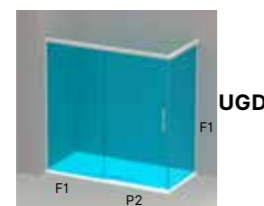

UVA

- Shower enclosures until 2.000 mm.
- 8 mm safety glass for the fixed panel (F1) and 8 mm for the door (P2).
- Free access: 40% of total width.
- Handle opening.
- Magnetic closure for wall to wall models.
- Sealing bar (installation obligatory).
- Customizable upper profile guide with aluminium plate or Duscholux PanElle.