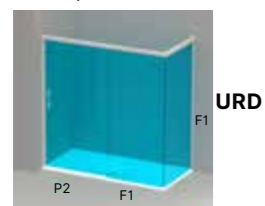

Example combination in-line panel.

URA